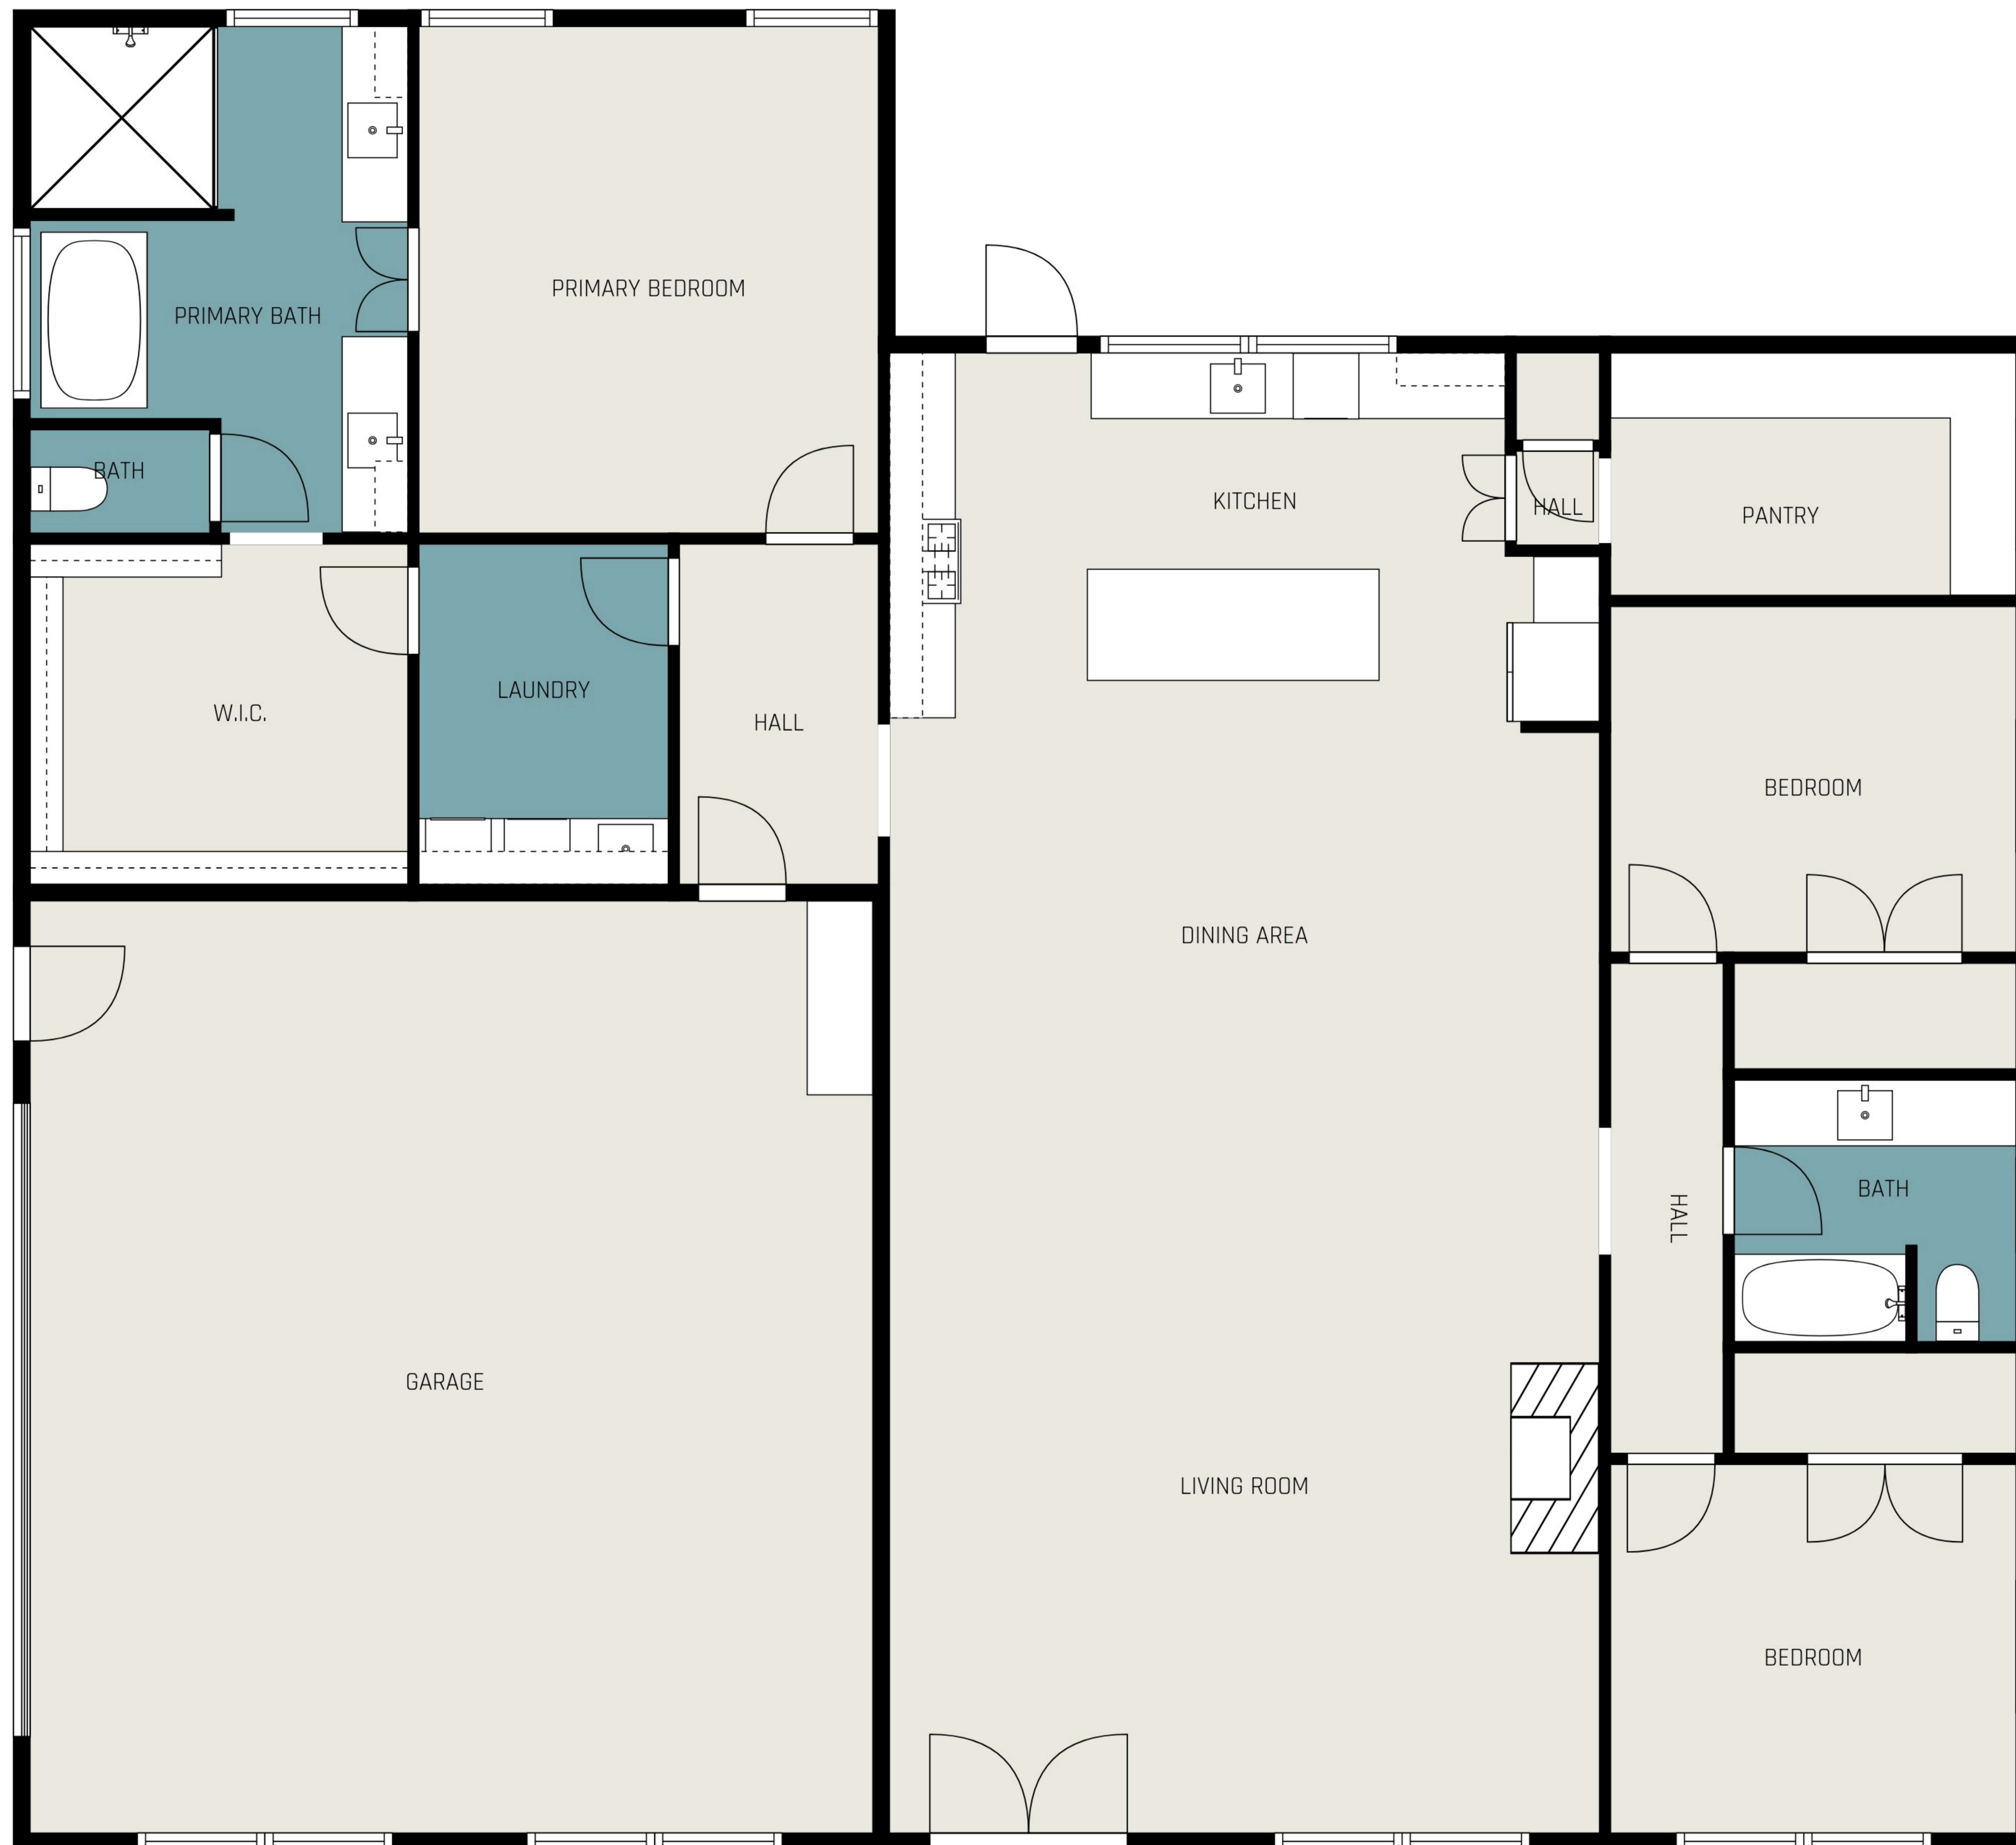

TOTAL: 2158 sq. ft

1st floor: 2158 sq. ft

EXCLUDED AREAS: GARAGE: 706 sq. ft, WALLS: 142 sq. ft

ALL IMAGES, DIMENSIONS, AND OTHER INFORMATION CONTAINED HEREIN ARE APPROXIMATE AND FOR ILLUSTRATIVE PURPOSES ONLY, AND SHALL NOT BE RELIED UPON BY ANY PARTY. NEXT DOOR PHOTOS MAKES NO REPRESENTATIONS OR WARRANTIES, AND DISCLAIMS ANY AND ALL LIABILITY ARISING FROM USE OF THIS INFORMATION. ALL INFORMATION HEREIN SHALL BE SUBJECT TO THE TERMS AND CONDITIONS FOUND AT NEXTDOORPHOTOS.COM/TC.